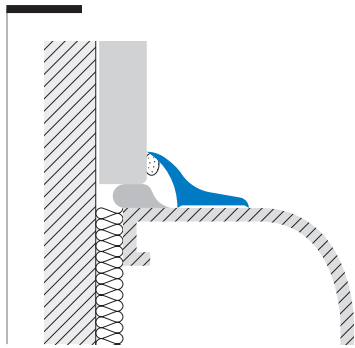

joining profiles for bathtub and shower tray

foliosani™ SB

Hygienic corner cove profile between wall and wall or wall and floor. Also apt to join profile bathtub rim and shower tray to wall or kitchen counter tops and wall. Normally the gaps are filled in by mould resistant silicone products but still may turn yellow from discoloration and dirt which can stick to the soft silicone. By installing our profiles the gaps and corners are finally clean, neat but most important of all more hygienic. Supplied with self-adhesive strips or applied with silicone. Illustrated scale dimension 1:1

FOLOSANI SB 20 A* Self-Adhesive Powder Coated / Silver Anodised Aluminium

This profile is a 60 Micron polyester powder varnished or anodised aluminium finish with a 20 Micron treatment. It is tolerant to oxidation and to most conventional detergents. Furthermore, its UV resistance makes it adaptable to all sorts of environments. Available also without adhesive.