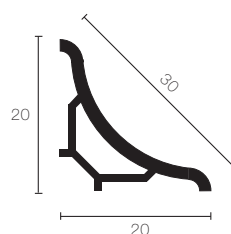

Material: Resintop
Colours: Pure white with transparent lips
Length: 2,70 meters

AxB	Art.
11x11	SB 24 P 11

FOLOSANI SB 30 P* Synthetic Resin

Full coloured whole synthetic resin profile to apply on several coverings. Its stabilizing properties make the product tolerant to most chemical agents and resistant to slight abrasions.

Material: Resintop
Colours: Pure White / Light Grey / Beige
Length: 2,70 meters

Corner jointing pieces internal / external / extensions / end caps in Polypropylene Code: SBI 30 P* / SBE 30 P* / SBG 30 P* / SBF 30 P*