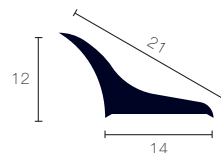

AxB	Art.
12x14	SB 20 A11A
12x14	SB 20 ASA

FOLOSANI SB 24 P 11 Synthetic Resin

Full coloured whole synthetic resin profile to apply on several coverings. It is particularly adaptable to plastic tubs because the softer external PVC transparent lips allow it better wedge into the gap.

Material: Resintop
Colours: Pure white with transparent lips
Length: 2,70 meters