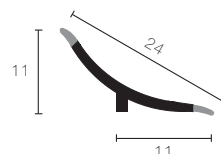

Material: Extruded powder coat. aluminium / Extruded Anodised Aluminium
Colours: Pure White / Silver
Length: 2,70 meters

AxB	Art.
12x14	SB 20 A11A
12x14	SB 20 ASA

FOLOSANI SB 24 P 11 Synthetic Resin

Full coloured whole synthetic resin profile to apply on several coverings. It is particularly adaptable to plastic tubs because the softer external PVC transparent lips allow it better wedge into the gap.

Material: Resintop
Colours: Pure white with transparent lips
Length: 2,70 meters

AxB	Art.
11x11	SB 24 P 11

FOLOSANI SB 30 P* Synthetic Resin

Full coloured whole synthetic resin profile to apply on several coverings. Its stabilizing properties make the product tolerant to most chemical agents and resistant to slight abrasions.

Material: Resintop
Colours: Pure White / Light Grey / Beige
Length: 2,70 meters

Corner jointing pieces internal / external / extensions / end caps in Polypropylene Code: SBI 30 P* / SBE 30 P* / SBG 30 P* / SBF 30 P*